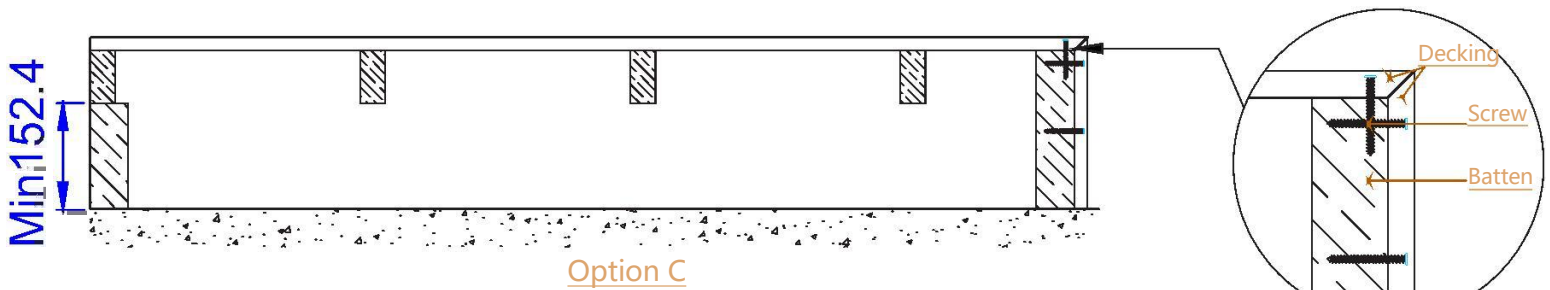

Decking Installation

Decking Edges

462.5mm center to center

Joist Spacing

Random 462.5mm Center to Center

Four sides:3 rows are reeded face, in the middle are smooth face

Framing 462.5mm Center to Center

Staggered 462.5mm Center to Center