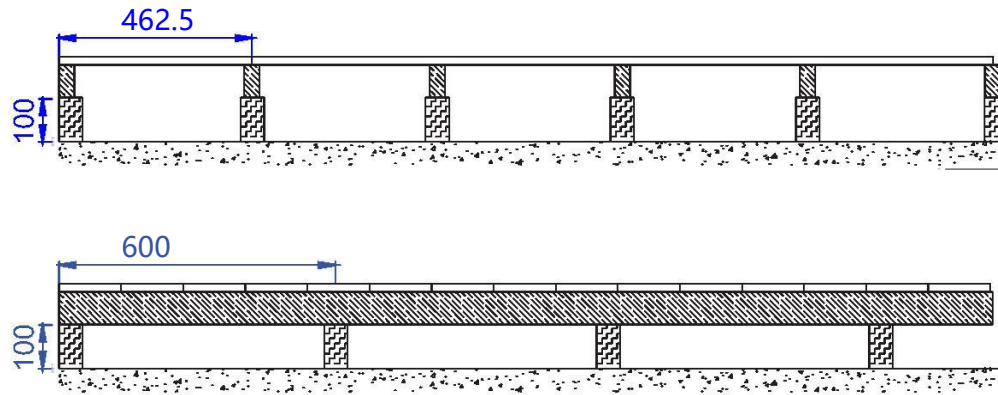

Decking Installation

Decking Edges

462.5mm center to center

Joist Spacing

Random 462.5mm Center to Center

Four sides:3 rows are reeded face, in the middle are smooth face

Framing 462.5mm Center to Center

Staggered 462.5mm Center to Center