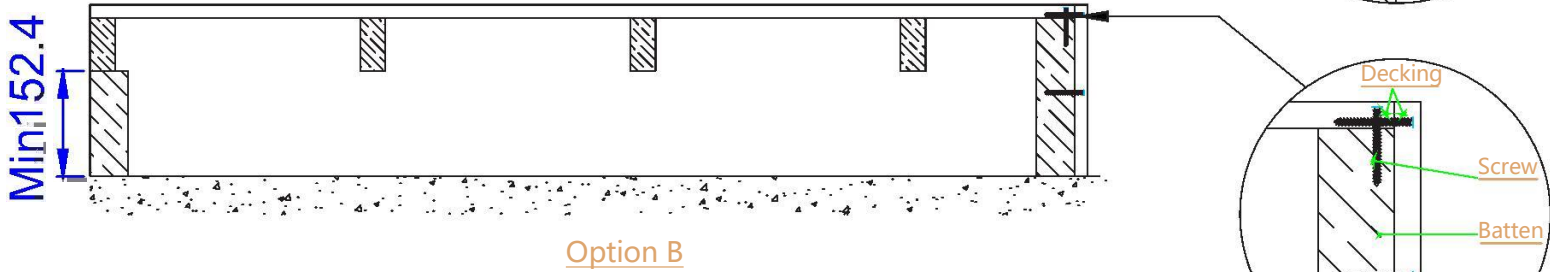

Decking Installation

Decking Edges

462.5mm center to center

Joist Spacing

Random 462.5mm Center to Center

Four sides:3 rows are reeded face, in the middle are smooth face

Framing 462.5mm Center to Center

Staggered 462.5mm Center to Center