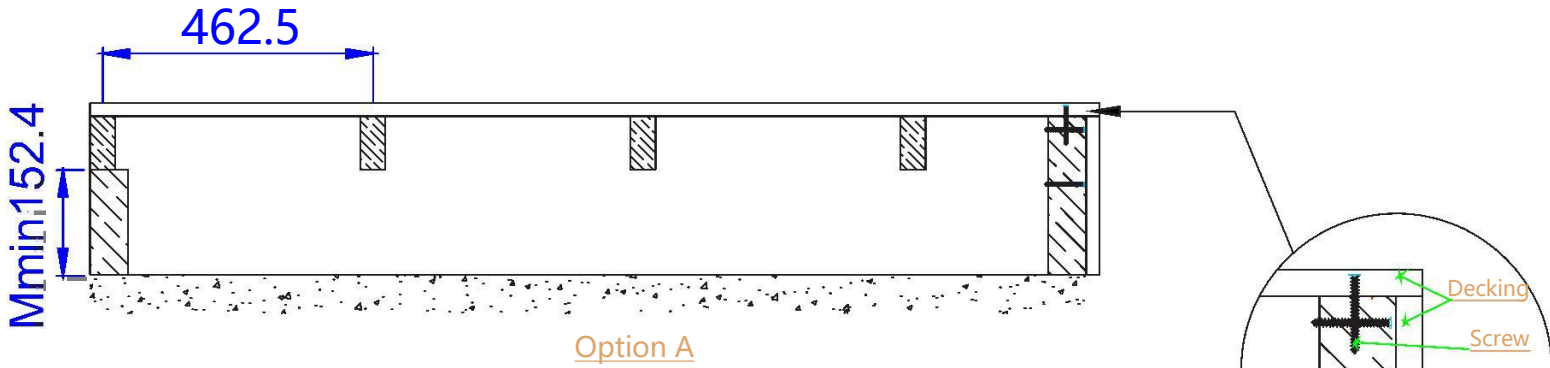

Decking Installation

Decking Edges

462.5mm center to center

Joist Spacing

Random 462.5mm Center to Center

Four sides:3 rows are reeded face, in the middle are smooth face

Framing 462.5mm Center to Center

Staggered 462.5mm Center to Center